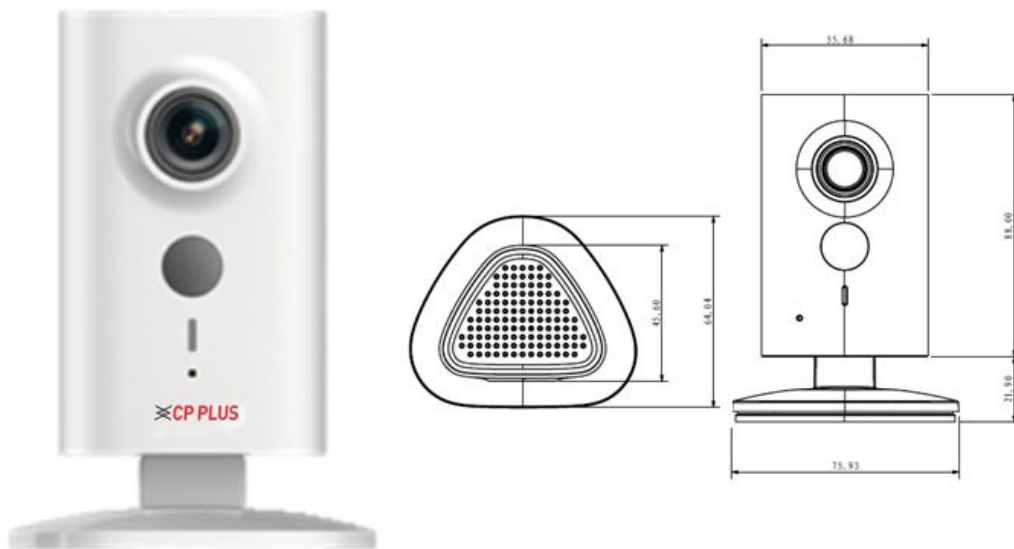

# CP-UNC-C13L1-VMW

1.3MP HD WiFi IR Cube Camera - 10Mtr.

## Main Features

- 1/3" 1.3MP PS CMOS Image Sensor
- Max25/30fps@1.3MP(1280×960)
- H.264 & MJPEG dual-stream encoding
- Wi-Fi support, 120° horizontal view angle
- DWDR, Day/Night(ICR), Auto Iris, 3DNR, AWB, AGC, BLC
- 2.3 mm Lens
- IR Range of 10 Mtrs, Micro SD Card
- Built-in Mic & Speaker
- Mobile Software: iCMOB, gCMOB, wCMOB
- CMS Software: KVMS Pro, vOptimus Pro

## 1.3MP HD WiFi IR Cube Camera - 10Mtr.